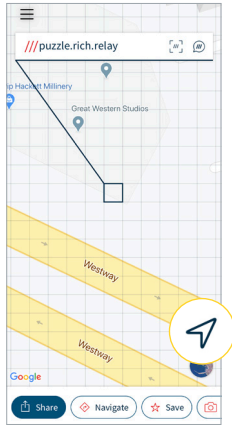

View your current what3words address

1. Open the what3words app and tap the Locate Me icon  to find your current location.*

2. The what3words address will display at the top of your screen.

*Please wait for the blue dot to stabilise to ensure you have the most accurate what3words address. The location accuracy is dependent on your device's GPS signal, which can be imprecise and constantly updating. It will be more accurate when you are outside with a clear view of the sky.