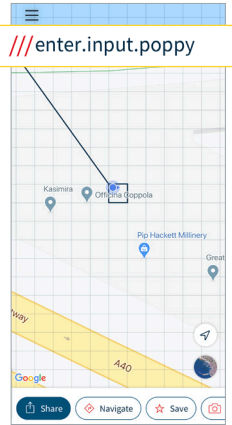

View your current what3words address

1. Open the what3words app and tap the Locate Me icon  to find your current location.*

2. The what3words address will display at the top of your screen.

*Please wait for the blue dot to stabilise to ensure you have the most accurate what3words address. The location accuracy is dependent on your device's GPS signal, which can be imprecise and constantly updating. It will be more accurate when you are outside with a clear view of the sky.